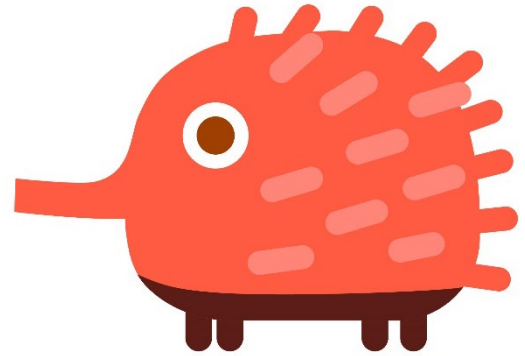

# FACT FILE: Echidna

- ❖ Sometimes known as a **spiny anteater**.
- ❖ They live in **Australia** and **New Guinea**.
- ❖ They have a **beak** like a bird, a **pouch** like a kangaroo, **spikes** like a hedgehog and have **no teeth**.
- ❖ They are **mammals** that **lay eggs**. The only other mammal to lay eggs is the platypus.
- ❖ **A baby echidna is called a puggle**. It is the size of a jellybean when it hatches and lives in its mum's pouch for seven weeks.
- ❖ They curl up like hedgehogs when they are frightened.
- ❖ They use caves, holes and sometimes the burrows of other animals to shelter.
- ❖ There are four types of echidna: three long-beaked varieties and one short-beaked variety.
- ❖ Knuckles from Sonic the Hedgehog is an echidna, and they are also seen in 'Oi! Duck-Billed Platypus'.